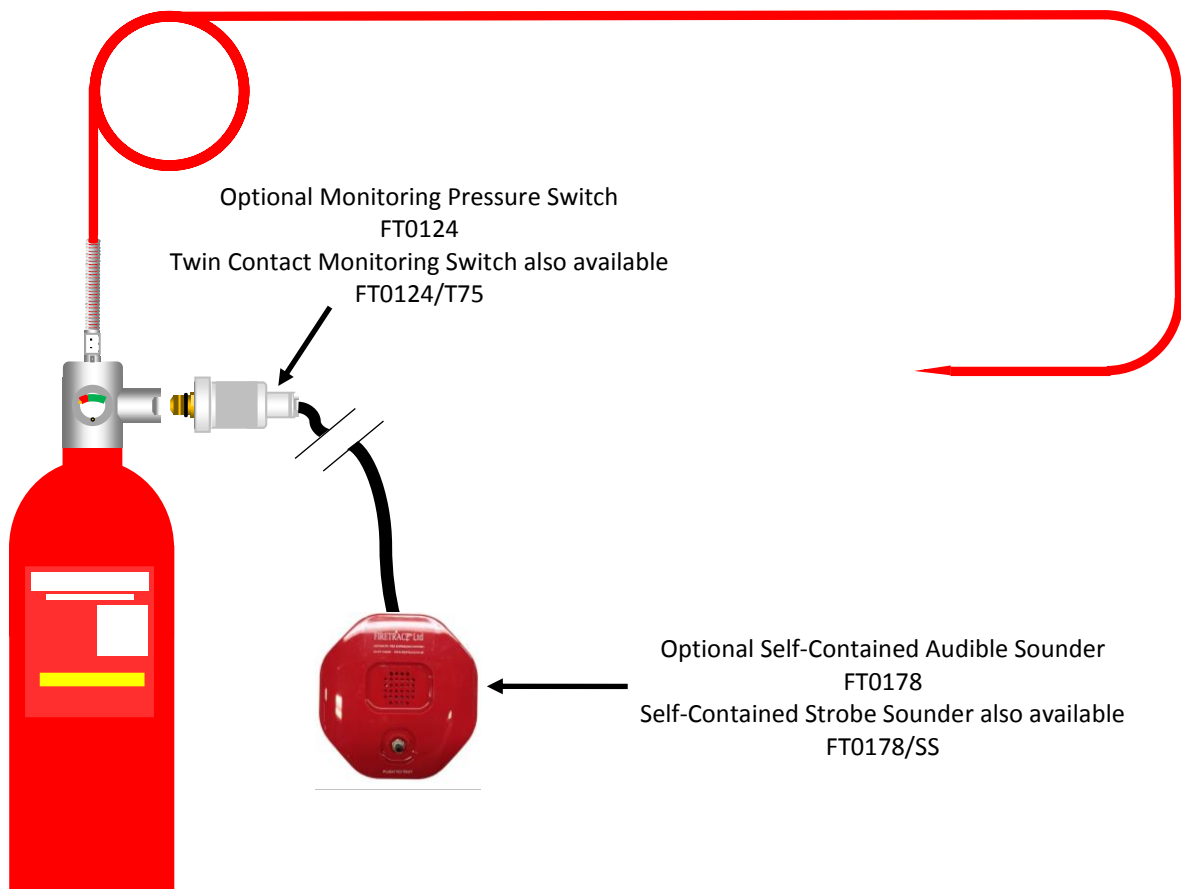

005 – Standard Direct Low Pressure Firetrace[®] System

All our standard low pressure Firetrace[®] systems are supplied with all the necessary fixings for the Trace detection tube.

Fitted with standard 6mm Trace Detection Tube

- 1Kg Size 3m tube
- 2Kg Size 4m tube
- 4Kg Size 5m tube

Please Note

All Direct Low Pressure Powder Systems are fitted with 8mm Trace Detection Tube

- 1Kg Size 3m tube
- 2Kg Size 4m tube
- 4Kg Size 5m tube